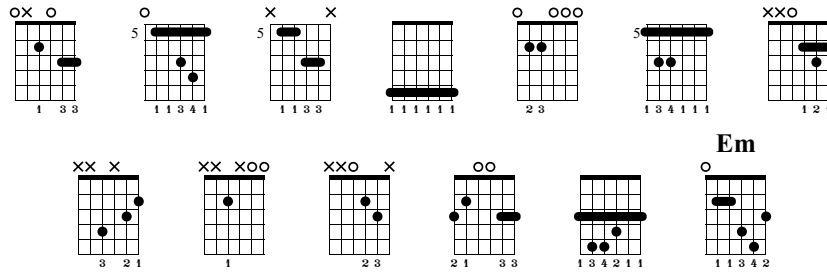

Another Day In Paradise

Phil Collins

Words & Music by Phil Collins

Standard tuning

$\text{♩} = 110$

n. guit.

1 Capo fret 1

2