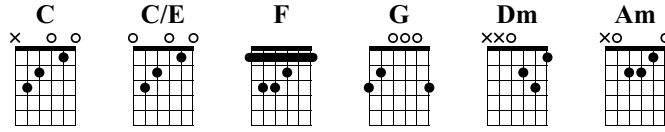

Thinking out Loud

Ed Sheeran

Arranged by Iqbal Gumilar

Link to my channel: [youtube.com/IqbalGumilar](https://www.youtube.com/IqbalGumilar)

Standard tuning

♩ = 78

Verse 1

1 Capo fret 2

Tab for measures 1-4 of Verse 1. Measure 1: C (x02320), C/E (02320), F (332320), G (02320), Dm (xx0232), Am (x02320). Measure 2: C (x02320), C/E (02320), F (332320), G (02320), Dm (xx0232), Am (x02320). Measure 3: C (x02320), C/E (02320), F (332320), G (02320), Dm (xx0232), Am (x02320). Measure 4: C (x02320), C/E (02320), F (332320), G (02320), Dm (xx0232), Am (x02320).

Tab for measures 5-8 of Verse 1. Measure 5: C (x02320), C/E (02320), F (332320), G (02320), Dm (xx0232), Am (x02320). Measure 6: C (x02320), C/E (02320), F (332320), G (02320), Dm (xx0232), Am (x02320). Measure 7: C (x02320), C/E (02320), F (332320), G (02320), Dm (xx0232), Am (x02320). Measure 8: C (x02320), C/E (02320), F (332320), G (02320), Dm (xx0232), Am (x02320).

Tab for measures 13-16 of Verse 1. Measure 13: C (x02320), C/E (02320), F (332320), G (02320), Dm (xx0232), Am (x02320). Measure 14: C (x02320), C/E (02320), F (332320), G (02320), Dm (xx0232), Am (x02320). Measure 15: C (x02320), C/E (02320), F (332320), G (02320), Dm (xx0232), Am (x02320). Measure 16: C (x02320), C/E (02320), F (332320), G (02320), Dm (xx0232), Am (x02320).