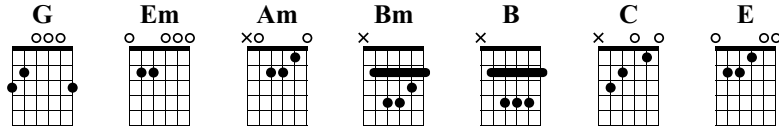

SLOW DANCING IN THE DARK

Joji

Arranged by Iqbal Gumilar
Link to my channel: [youtube.com/IqbalGumilar](https://www.youtube.com/IqbalGumilar)

Standard tuning

♩ = 90

Intro

Capo fret 3

AH-----+ AH-----+

Musical notation for measures 1-4 of the Intro. It shows a 4/4 time signature and guitar tablature for Treble (T), Alto (A), and Bass (B) staves. Measure numbers 1, 2, 3, and 4 are indicated above the staves.

Musical notation for measures 5-8 of the Intro. It shows a 4/4 time signature and guitar tablature for Treble (T), Alto (A), and Bass (B) staves. Measure numbers 5, 6, 7, and 8 are indicated above the staves. Measure 8 includes a wavy line and 'X' marks.

Musical notation for measures 53-56. Measure 53: Treble clef, notes 0, 0, 0, 0, 3, (0) 0, 0, 0, 0, 2, (2) 0. Bass clef, notes 2, 2, 0, X. Measure 54: Treble clef, notes 0, 0, 3, 3, 0, 0, 0, 0, 0, 2, (2) 0. Bass clef, notes 2, 2, 0, X. Measure 55: Treble clef, notes 0, 2, 0, 0, 0, 2, (2) 0, 0, 0. Bass clef, notes 2, X. Measure 56: Treble clef, notes 0, 0, 0, 0, 0, 0, 0, 0, 0, 2, (2) 0, (2) 0. Bass clef, notes 2, 2, 2, X, X.