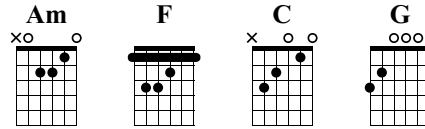

Can We Kiss Forever?

Kina, Adriana Proenza

Arranged by Iqbal Gumilar

Link to my channel: youtube.com/IqbalGumilar

Custom

① = D# ④ = C#

② = A# ⑤ = G#

③ = F#

♩ = 115

Intro

Capo fret 3

AH-----4 AH-----4

1 3<15> 0<12> 1<13> 2 3<15> 3<15> 1<13> 3 3<15> 0<12> 1<13> 4 3<15> 3<15> 0<12> 1

Verse

5 1 2 2 2 2 6 0 0 3 2 2 7 0 0 0 2 0 8 3 3 2 3 2 2

9 1 2 2 4 4 5 10 4 4 5 3 5 0 11 0 0 0 2 0 12 3 2 0 2