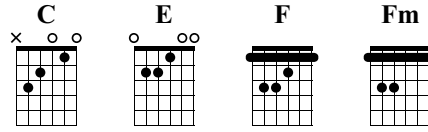

Heartbreak Anniversary

Giveon

Arranged & Written by Iqbal Gumilar
Link to my channel: youtube.com/IqbalGumilar

Standard tuning

♩ = 65

Intro

1 Capo fret 2

Intro guitar tab for measures 1-4. Measure 1: Treble clef, 4/4 time, capo 2. Notes: G4 (1), A4 (2), B4 (3), G4 (1), F#4 (2), E4 (3), D4 (0), C4 (0). Measure 2: G4 (1), A4 (1), B4 (1), G4 (1), F#4 (1), E4 (1), D4 (0), C4 (0). Measure 3: G4 (1), A4 (2), B4 (3), G4 (1), F#4 (2), E4 (3), D4 (0), C4 (0). Measure 4: G4 (1), A4 (2), B4 (3), G4 (1), F#4 (2), E4 (3), D4 (0), C4 (0).

Verse 1

5

Verse 1 guitar tab for measures 5-8. Measure 5: G4 (0), A4 (1), B4 (1), G4 (1), F#4 (1), E4 (1), D4 (0), C4 (0). Measure 6: G4 (0), A4 (1), B4 (1), G4 (1), F#4 (1), E4 (1), D4 (0), C4 (0). Measure 7: G4 (0), A4 (1), B4 (1), G4 (1), F#4 (1), E4 (1), D4 (0), C4 (0). Measure 8: G4 (0), A4 (1), B4 (1), G4 (1), F#4 (1), E4 (1), D4 (0), C4 (0).