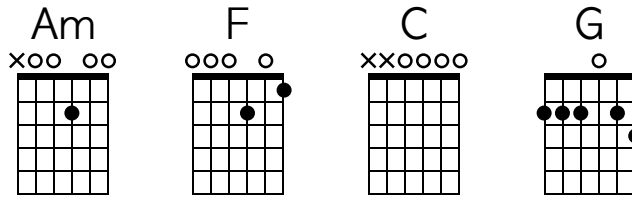

Fracture

Illenium

Arranged by Sophie Lu

- ① = E   ④ = C
- ② = C   ⑤ = A
- ③ = G   ⑥ = F

♩ = 80

Intro

Am

F

C

Capo fret 4

s.guit.

Measures 1-3 of the Intro section. Measure 1 is Am, measure 2 is F, and measure 3 is C. The notation includes a treble clef, a key signature of three sharps (F#, C#, G#), and a 4/4 time signature. The guitar part features arpeggiated chords with AH (Artificial Harmonic) markings and fret numbers like 0<12> and 2<14>. The bass part is mostly open strings (0).

Measures 4-6 of the Intro section. Measure 4 is G, measure 5 is Am, and measure 6 is F. The notation includes a treble clef, a key signature of three sharps, and a 4/4 time signature. The guitar part features arpeggiated chords with AH markings and slurs (sl.). The bass part includes fret numbers like 2<14> and 0<12>, and some muted notes (X).

Measures 7-9 of the Intro section. Measure 7 is C, measure 8 is G, and measure 9 is Verse Am. The notation includes a treble clef, a key signature of three sharps, and a 4/4 time signature. The guitar part features arpeggiated chords with AH markings and slurs. The bass part includes fret numbers like 0, 2, and 4, and some muted notes (X).