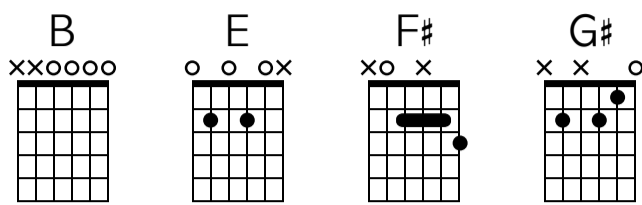

# Afterglow

Ed Sheeran

Arranged by Sophie Lu

- ① = E♭    ④ = B
- ② = B    ⑤ = G♭
- ③ = G♭    ⑥ = E

♩ = 110

## Verse

B

E

s. guit.

F#

G#

1.

E