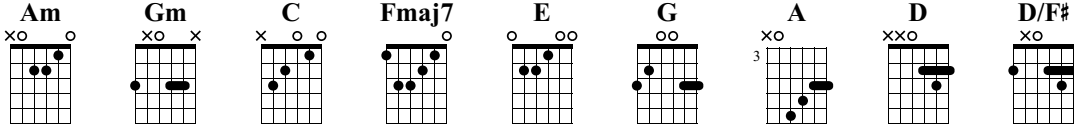

# LOST IN PARADISE

Jujutsu Kaisen ED  
ALI

Words by LEO, LUTHFI, ALEX,  
ALI, AKLO, K.A.N.T.A, J-REXXX, Namichie  
Music by ALI, AKLO, K.A.N.T.A, J-REXXX, Namichie

Arranged by Steve Hansen  
youtube.com/stevehansen1211

Standard tuning

- ① = E ④ = D
- ② = B ⑤ = A
- ③ = G ⑥ = E

♩ = 120

## Intro

Am Gm C Fmaj7

Capo fret 1  
let ring throughout

s.guit.

Measures 1-3 of the Intro. The guitar part features a melodic line with slurs and a bass line with chords. Measure 1: Am (x02020), Gm (x02030), C (x32010). Measure 2: Fmaj7 (133211), Gm (x02030), C (x32010). Measure 3: Am (x02020), Gm (x02030), C (x32010).

## Verse

Fmaj7 Am

Measures 7-9 of the Verse. The guitar part features a melodic line with slurs and a bass line with chords. Measure 7: Fmaj7 (133211), Am (x02020). Measure 8: Fmaj7 (133211), Am (x02020), Gm (x02030). Measure 9: Fmaj7 (133211), Am (x02020), Gm (x02030).