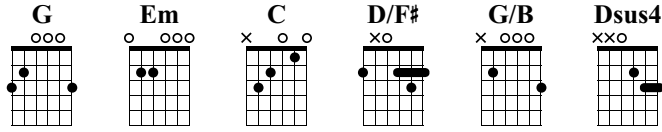

# Perfect

Ed Sheeran

Arranged & Written by Iqbal Gumilar  
Link to my channel: [youtube.com/IqbalGumilar](https://www.youtube.com/IqbalGumilar)

Standard tuning

♩ = 95

## Intro

1 Capo fret 1

Intro guitar tab for measures 1-4. Measure 1: 3 3 3 3 3 3 (top line), 0 0 0 0 0 0 (middle line), 3 (bottom line). Measure 2: 3 3 3 3 3 3 (top line), 0 0 0 0 0 0 (middle line), 3 (bottom line). Measure 3: 3 3 3 3 3 3 (top line), 0 0 0 0 0 0 (middle line), 3 (bottom line). Measure 4: 3 3 3 3 3 3 (top line), 0 0 0 0 0 0 (middle line), 0 0 2 0 (bottom line).

## Verse 1

Verse 1 guitar tab for measures 5-20. Measures 5-8: 0 (0) 0 (0) 0 0 2 0 (0) 0 0 0 0 0 0 0 0 2 0 0 0 0 0. Measures 9-12: 0 2 0 (0) 0 0 2 0 0 2 0 (0) 0 2 0 2 0 2 (0) 2 0. Measures 13-16: 0 0 0 (0) 0 0 0 3 0 0 2 0 (0) 0 2 0 0 0 0 2 0. Measures 17-20: 1 1 (0) 0 2 0 2 (0) 0 2 0 2 2 (0) 2 0 3 3 3 3 5 0 2.