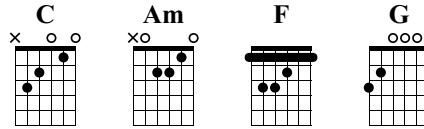

Before You Go

Lewis Capaldi

Arranged & Written by Iqbal Gumilar
Link to my channel: [youtube.com/IqbalGumilar](https://www.youtube.com/IqbalGumilar)

Standard tuning
♩ = 112

Intro

1 Capo fret 3

Intro guitar tab for measures 1-2. Measure 1: 1 0 3 | 1 0 3. Measure 2: 1 0 1 1 | 1 0 1 1.

Verse 1

Verse 1 guitar tab, measures 3-5. Measure 3: 0 2 0 2 | (1) 3 3 3 1 | 3 2 0 2 | (1) 3 3 3 1. Measure 4: 3 2 0 2 | (1) 3 3 3 1 | 3 2 0 2 | (1) 3 3 5. Measure 5: 3 2 0 2 | (1) 3 3 3 1 | 3 2 0 2 | (1) 3 3 5.

Verse 1 guitar tab, measures 6-8. Measure 6: 0 2 2 | (1) 3 3 1 3 3 | 0 2 2 | (1) 3 3 1 3 3. Measure 7: 0 1 3 3 1 3 0 | (3) 1 1 1 | 0 1 3 3 1 3 0 | (3) 1 1 1. Measure 8: 0 1 3 3 1 3 0 | (3) 1 0 3 1 | 0 1 3 3 1 3 0 | (3) 1 0 3 1.

Verse 1 guitar tab, measures 9-11. Measure 9: 0 3 2 3 | (3) 3 3 5 | 1 3 2 3 | (2) 3 3 5. Measure 10: 0 0 0 0 | (1) 3 3 1 3 3 | 0 0 0 0 | (1) 3 3 1 3 3. Measure 11: 0 1 3 3 1 3 0 | (3) 1 1 1 | 0 1 3 3 1 3 0 | (3) 1 1 1.