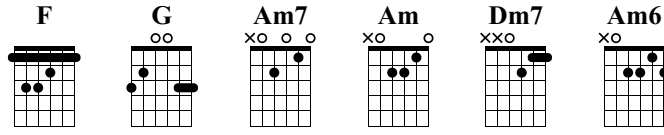

# TOP

Tower of God OP  
Stray Kids

Words & Music by Stray Kids

Arranged by Steve Hansen  
youtube.com/stevehansen1211

Standard tuning  
① = E ④ = D  
② = B ⑤ = A  
③ = G ⑥ = E

♩ = 98

## Intro

Capo fret 2  
let ring throughout

s.guit.

Measures 1-4 of the Intro. Treble clef, 4/4 time. Chords: F, G, Am7, G. Fingerings: 1, 2, 3, 4. Slurs and accents are present. Bass clef shows fret numbers and string numbers (T, A, B).

Measures 5-8 of the Intro. Treble clef, 4/4 time. Chords: F, G, Am7, G, F, G, Am7. Fingerings: 1, 2, 3, 4, 5. Slurs and accents are present. Bass clef shows fret numbers and string numbers (T, A, B).

Measures 9-12 of the Intro. Treble clef, 4/4 time. Chords: G, F, G, Am. Fingerings: 1, 2, 3, 4, 5. Slurs and accents are present. Bass clef shows fret numbers and string numbers (T, A, B).