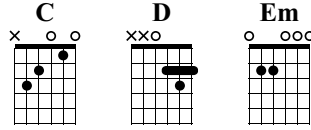

Astronomia

Vicetone & Tony Igy

Arranged & Written by Iqbal Gumilar
Link to my channel: [youtube.com/IqbalGumilar](https://www.youtube.com/IqbalGumilar)

Standard tuning
♩ = 126

1 Capo fret 3

The main guitar tablature consists of 28 measures, grouped into four systems of seven measures each. The first system (measures 1-7) includes a 4/4 time signature and a capo at fret 3. The second system (measures 8-14) features a double bar line at measure 8, indicating a key change to D major. The third system (measures 15-21) continues in D major. The fourth system (measures 22-28) concludes the piece. The tablature uses standard notation with fret numbers, accidentals, and various techniques like bends and slurs. Open circles above notes indicate natural harmonics.