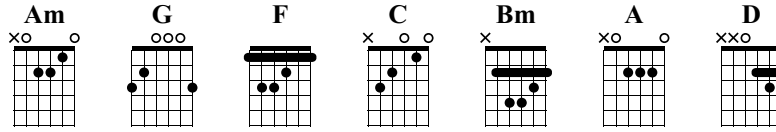

My Heart Will Go On (from "Titanic")

Céline Dion

Arranged & Written by Iqbal Gumilar
Link to my channel: youtube.com/IqbalGumilar

Standard tuning

♩ = 93

Intro

1 Capo fret 4

Measures 1-4 of the Intro. Measure 1: Treble clef, 4/4 time, notes G4 (open), B4 (2), D5 (3), G4 (open). Bass clef, notes G2 (open), D3 (open), G3 (open). Measure 2: Treble clef, notes G4 (open), B4 (2), D5 (3), G4 (open). Bass clef, notes G2 (open), D3 (open), G3 (open). Measure 3: Treble clef, notes G4 (open), B4 (2), D5 (3), G4 (open). Bass clef, notes G2 (open), D3 (open), G3 (open). Measure 4: Treble clef, notes G4 (open), B4 (2), D5 (3), G4 (open). Bass clef, notes G2 (open), D3 (open), G3 (open).

5 AH ---+

Measures 5-8 of the Intro. Measure 5: Treble clef, notes G4 (open), B4 (2), D5 (3), G4 (open). Bass clef, notes G2 (open), D3 (open), G3 (open). Measure 6: Treble clef, notes G4 (open), B4 (2), D5 (3), G4 (open). Bass clef, notes G2 (open), D3 (open), G3 (open). Measure 7: Treble clef, notes G4 (open), B4 (2), D5 (3), G4 (open). Bass clef, notes G2 (open), D3 (open), G3 (open). Measure 8: Treble clef, notes G4 (open), B4 (2), D5 (3), G4 (open). Bass clef, notes G2 (open), D3 (open), G3 (open).

Measures 22-25 of Verse 1. Measure 22: Treble clef, notes G4 (open), B4 (2), D5 (3), G4 (open). Bass clef, notes G2 (open), D3 (open), G3 (open). Measure 23: Treble clef, notes G4 (open), B4 (2), D5 (3), G4 (open). Bass clef, notes G2 (open), D3 (open), G3 (open). Measure 24: Treble clef, notes G4 (open), B4 (2), D5 (3), G4 (open). Bass clef, notes G2 (open), D3 (open), G3 (open). Measure 25: Treble clef, notes G4 (open), B4 (2), D5 (3), G4 (open). Bass clef, notes G2 (open), D3 (open), G3 (open).